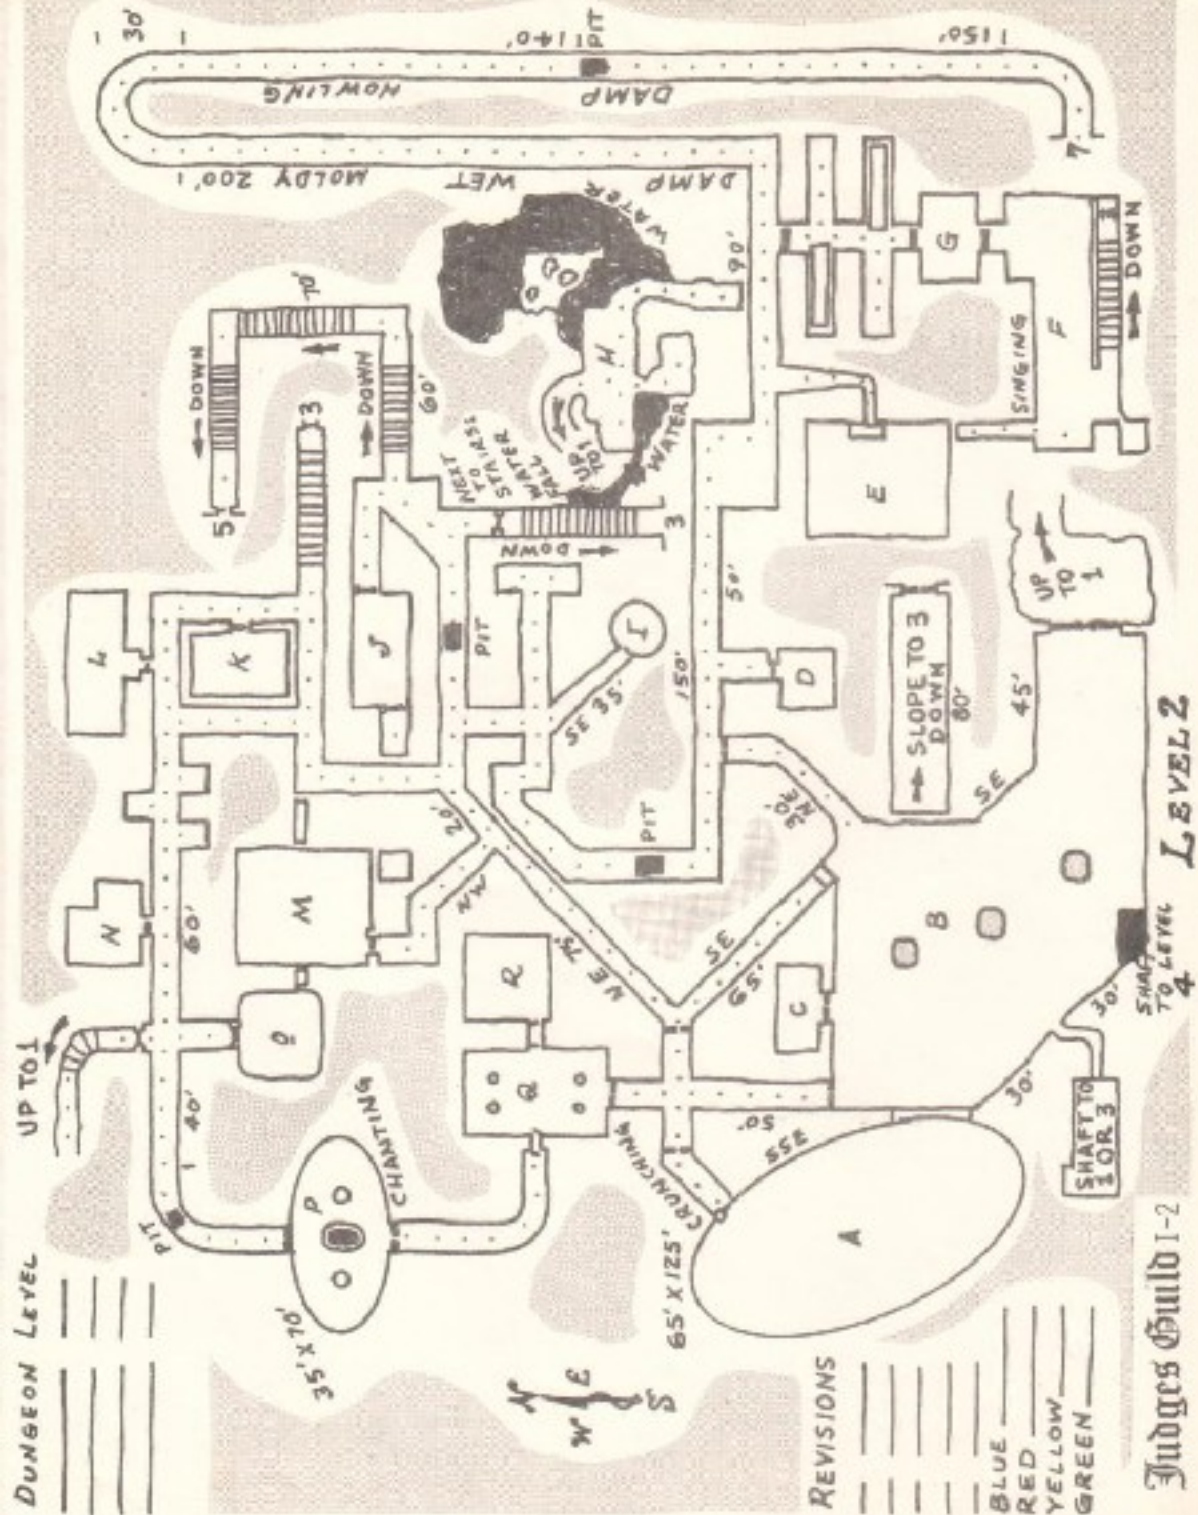

REVISIONS

- BLUE
- RED
- YELLOW
- GREEN

LEVEL 1

DUNGEON LEVEL

REVISIONS

Judges Guild 1-2

LEVEL 2

SHAFT TO LEVEL 4

150' 140' 30' 1150' 1140' 30'

DAMP WATER WET MOLDY 200'

DAMP

DAMP WATER WET

UPPER STAIRS
LOWER STAIRS

DOWN

DOWN

DOWN

DOWN

DOWN

DOWN

SLOPE TO 3
DOWN 80'

UP TO 1

TO 1

UP TO 1

TO 1

DUNGEON LEVEL

REVISIONS

BLUE
RED
YELLOW
GREEN

LEVEL 4

DUNGEON LEVEL

REVISIONS

BLUE

RED